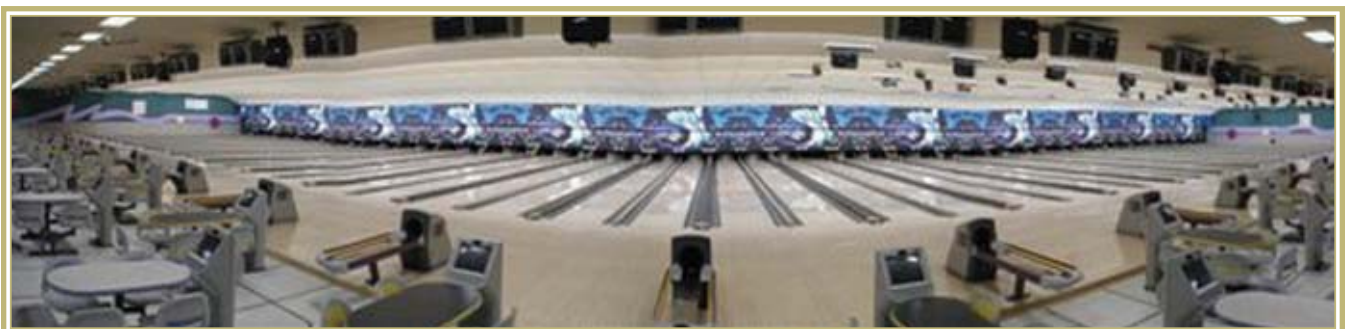

Bowling

The Bowling Bar & Lanes

136 West Wisconsin Avenue
Kaukauna, WI 54130
(920) 766-9868
16 lanes

Buzz's Bowl

W2116 County Trunk S
Kaukauna, WI 54130
(920) 788-3117
16 lanes

Fox Valley Lanes

934 Byrd Avenue
Neenah, WI 54956
(920) 722-1998
36 lanes

Rusch's Kimberly Bowl

724 South Railroad Street
Kimberly, WI 54136
(920) 788-9338
12 lanes

Sabre Lanes

1330 Midway Road
Menasha, WI 54952
(920) 739-9161
48 lanes

Super Bowl

2222 East Northland Avenue
Appleton, WI 54911
(920) 739-9503
48 lanes

Tenth Frame

618 West Wisconsin Avenue
Appleton, WI 54914
(920) 733-1929
16 lanes

Verbeten's Bar Bowl and Grill

154 East Third Street
Kaukauna, WI 54130
(920) 766-7383
4 lanes

Village Lanes

500 Moasis Drive
Little Chute, WI 54140
(920) 788-2242
16 lanes