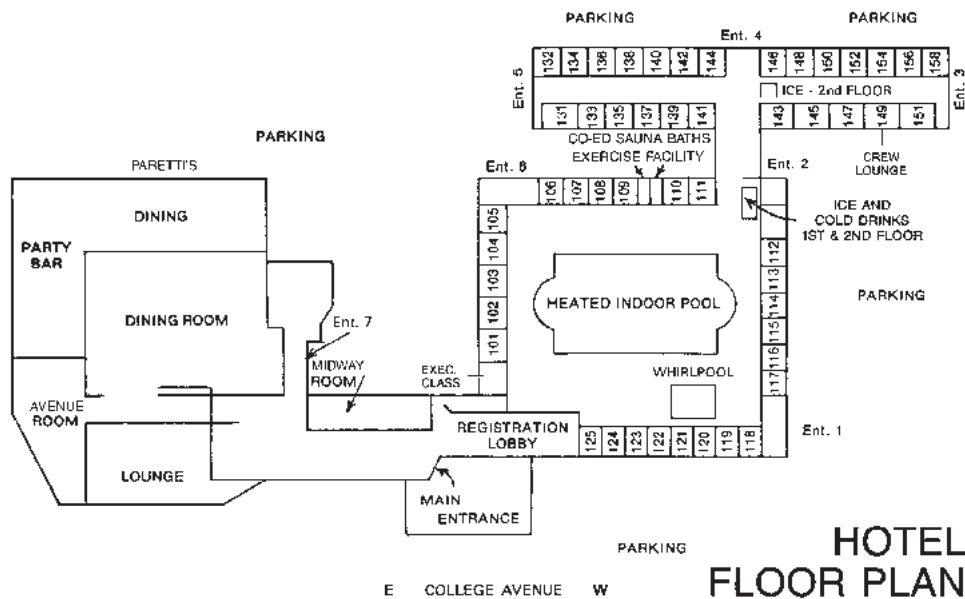

BEST WESTERN MIDWAY HOTEL

3033 W. College Ave.
 Appleton, WI 54914
 (920) 731-4141
 www.midwayhotels.com

- Guest rooms: 105
- Total square feet of meeting space: 5,000
- High-speed wireless Internet throughout the hotel
- Complimentary shuttle available
- 5,000 square feet of meeting space
- Complimentary continental breakfast served poolside daily
- 10,000 square foot glass enclosed tropical dome atrium with pool, whirlpool and recreation area
- On-site restaurant and lounge

Room Name	Length (Feet)	Width (Feet)	Square Feet	Ceiling Height	Banquet Rounds	Theater Seating	Classroom Seating	Conference Seating	U-Shaped Seating
Paretti Room (A)	36'	30'	1080'	9'	75	100	40	50	40
Paretti Room (B)	30'	23'	690'	9'	45	80	35	35	20
Paretti	59'	30'	1770'	9'	175	200	100	100	70
Midway Room	30'	20'	660'	8'	30	45	30	30	25
Room 104	17'6"	20'6"	359'	7'9"	15	25	18	12	10
Rooms 145, 245, 249	21'6"	17'6"	376'	7'9"	15	20	15	15	12
Poolside Domed Atrium			1292'+	20'	90				