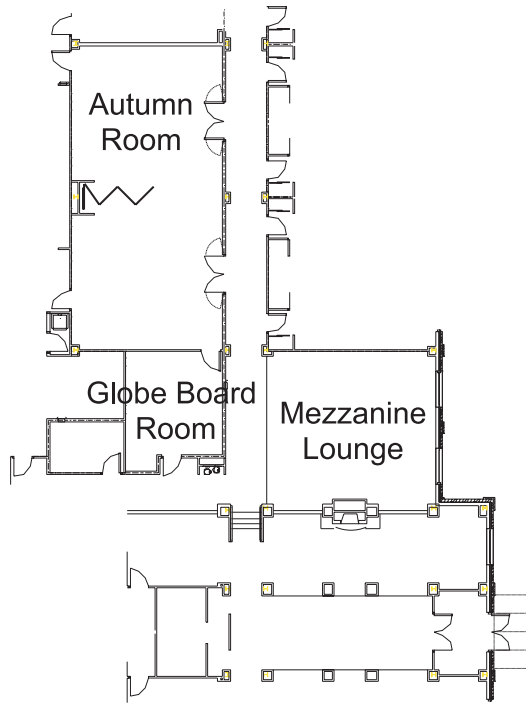

# COPPERLEAF BOUTIQUE HOTEL

300 W. College Ave.

Appleton, WI 54911

(920) 749-0303

(877) 303-0303

[www.copperleafhotel.com](http://www.copperleafhotel.com)

Room Name	Length (Feet)	Width (Feet)	Square Feet	Ceiling Height	Banquet Rounds	Theater Seating	Classroom Seating	Conference Seating	U-Shaped Seating
Autumn Room	50'	25'	1,213'	11'	80	80	60	30	30
Autumn Room (A or B)	25'	25'	600'	11'	40	40	30	15	15
Globe Board Room	17'	16'	277'	9'	NA	NA	NA	8	NA
Mezzanine Lounge	25'	30'	750'	10'	40	NA	NA	NA	NA

---

---

---

- Guest rooms: 73
- Total square feet of meeting space: 1,213
- Free wireless and high-speed Internet
- Computer kiosk with Business Center services – 24 hour
- Free continental breakfast
- Room service & catering available through The Black & Tan Grille
- Smoke-free property
- Shuttle service