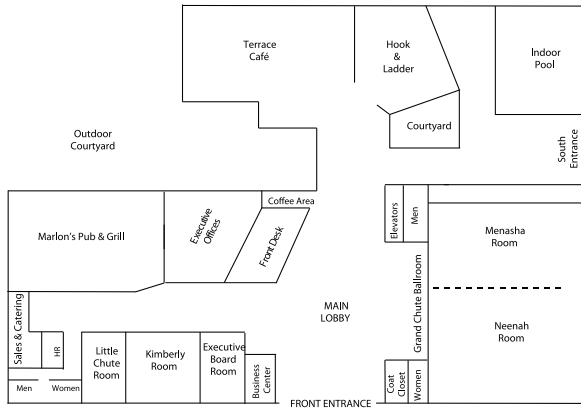

# HOLIDAY INN OF APPLETON

*Holiday Inn*

150 Nicolet Road  
 Appleton, WI 54914  
 (920) 735-9955  
[www.hiappleton.com](http://www.hiappleton.com)

- Guest rooms: 228
- Total square feet of meeting space: 5,000
- Free wireless Internet and 24-hour business center
- Brand new fitness center open 24-hours
- Complimentary shuttle to Outagamie County Airport and Fox River Mall
- Free local calls and long distance access
- Restaurant, bar and grill
- Indoor pool, whirlpool and game room

Room Name	Length (Feet)	Width (Feet)	Square Feet	Ceiling Height	Banquet Rounds	Theater Seating	Classroom Seating	Conference Seating	U-Shaped Seating
Menasha (A)	61'	21'	1280'	10'	80	80	60	45	50
Neenah (B)	61'	37'	2260'	10'	120	180	110	65	70
Grand Chute (A+B)	61'	59'	3540'	10'	275	300	180	NA	NA
Executive Board	25'	12'	300'	10'	NA	NA	NA	10	NA
Kimberly	25'	25'	625'	10'	40	50	30	20	24
Little Chute	25'	12'	300'	10'	16	20	9	12	NA
Hook & Ladder	25'	24'	600'	10'	NA	NA	20	20	20