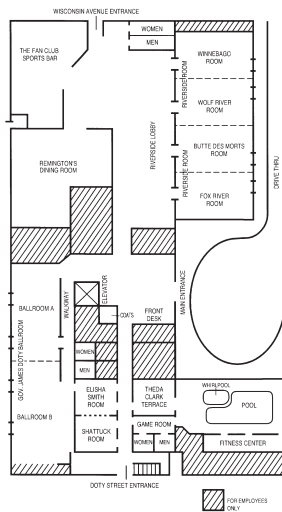

HOLIDAY INN NEENAH RIVERWALK

123 E. Wisconsin Ave.

Neenah, WI 54956

(920) 725-8441

(800) 725-6348

www.hineenah.com

MEETING ROOMS MAIN FLOOR

- | | |
|---------------------------|----------------------|
| Gov. Doty Ballroom | Riverside Lobby |
| Ballroom A | Riverside Room |
| Ballroom B | Fox River Room |
| Shattuck Room | Butte des Morts Room |
| Elisha Smith Room | Wolf River Room |
| Theda Clark Terrace | Winnebago Room |
| Sales and Catering Office | |

- Guest rooms: 107
- Total square feet of meeting space: 12,000
- Complimentary airport shuttle service
- Indoor pool, whirlpool & fitness center open 24 hours
- Remington's restaurant and Fan Club Sports Bar located on-site
- Complimentary high-speed wireless Internet access
- Located in downtown Neenah with shopping, attractions, restaurants and nightlife

Notes

Room Name	Length (Feet)	Width (Feet)	Square Feet	Ceiling Height	Banquet Rounds	Theater Seating	Classroom Seating	Conference Seating	U-Shaped Seating	8' x 10' Exhibits
Governor Doty	112'	42'7"	5,144'	10'	450	600	300	124	146	28
Doty Ballroom A	50'	42'7"	2,149'	10'	200	250	125	48	58	12
Doty Ballroom B	62'	48' 5"	2,995'	10'	250	275	175	68	78	18
Riverside Room (G1-4)	68'	34'	2,309'	10'	200	275	125	56	66	14
Winnebago (G4)	34'	18'	603'	10'	40	50	24	22	22	4
Wolf River (G3)	34'	16'	539'	10'	40	70	28	25	22	2
Butte des Morts (G2)	34'	16'	539'	10'	40	70	28	25	22	2
Fox River (G1)	34'	18'	603'	10'	40	70	28	25	22	2
Elisha Smith (C)	25'6"	24'	612'	10'	40	60	24	22	20	4
Shattuck (B)	25' 6"	24'	612'	10'	40	60	24	22	20	4
Theda Clark (D)	24'	18'	435'	10'	50	60	32	24	20	4
Kimberly Suite	18'	24'	435'	8'	NA	24	NA	12	12	3
Remington's	NA	NA	2,000'	10'	100	NA	NA	NA	NA	NA