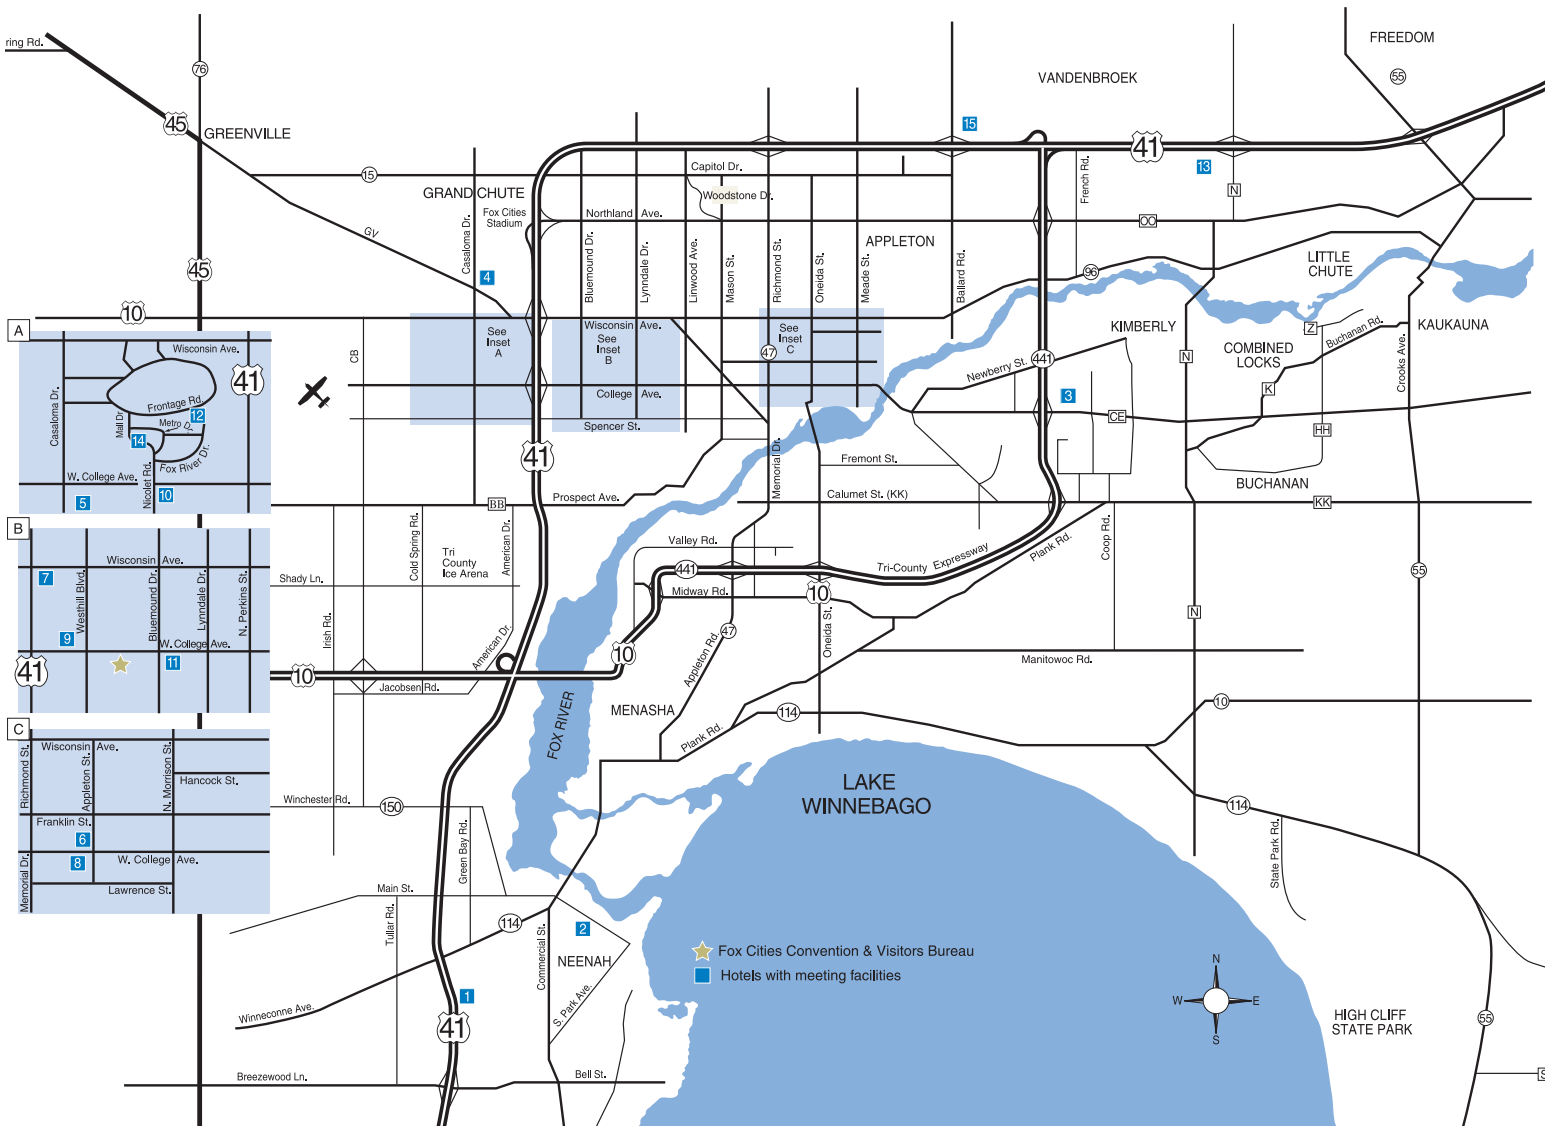

M A P

1. Best Western Bridgewood Resort Hotel & Conference Center
2. Holiday Inn Neenah Riverwalk
3. Hilton Garden Inn-Appleton/Kimberly
4. Settle Inn & Suites
5. Candlewood Suites
6. CopperLeaf Boutique Hotel
7. Comfort Suites
8. Radisson Paper Valley Hotel
9. La Quinta Inn & Suites
10. Holiday Inn Select
11. Best Western Midway Hotel
12. Country Inn & Suites (Appleton)
13. Country Inn & Suites (Little Chute)
14. Wingate Inn
15. Cambria Suites