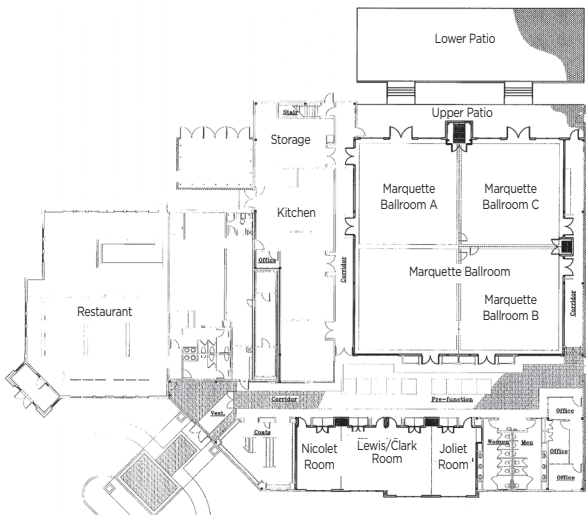

BEST WESTERN PREMIER BRIDGEWOOD RESORT & CONFERENCE CENTER

PREMIER

1000 Cameron Way

Neenah, WI 54956

(920) 720-8000 / (800) 514-5206

www.bridgewoodresorthotel.com

- Nine meeting rooms
- Up to 600 people
- Guest rooms: 95
- Total square feet of meeting space: 10,000
- Refrigerator & microwave in every room
- Aquatic fun center
- Free high-speed Internet access
- Bridgewood Golf Course & On the Fringe Mini-Golf
- Bridgewood Platform Tennis
- Ground Round Grill & Bar featuring outside patio service

Room Name	Square Feet	Banquet Rounds	Theater Seating	Classroom Seating
Marquette Ballroom	5,653'	400	500	320
Marquette Ballroom A	2,827'	150	250	160
Marquette Ballroom B & C	2,827'	150	250	160
Marquette Ballroom B or C	1,406'	90	100	60
La Salle Room	685'	N/A	50	24/30
Champlain Boardroom	387'	N/A	25	18
Garden Terrace Room	1,330'	N/A	N/A	N/A
Nicolet/Lewis/Clark	1,047'	70	65	51
Nicolet Room	348'	20	25	18
Joliet Room	379'	20	25	18
Lewis/Clark Room	704'	50	50	51
4 Executive Suites		N/A	N/A	N/A
Wisconsin Room	1,481'	100	100	66