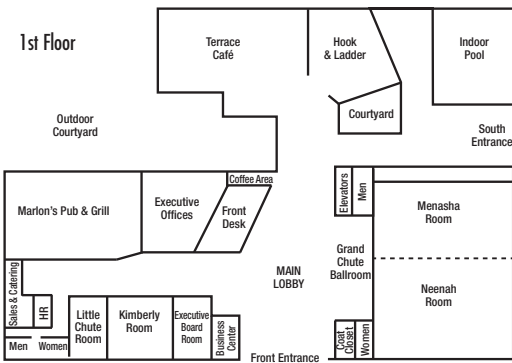

HOLIDAY INN OF APPLETON

Holiday Inn

150 Nicolet Road

Appleton, WI 54914

(920) 735-9955

www.hiappleton.com

Room Name	Square Feet	Banquet Rounds	Theater Seating	Classroom Seating
Menasha (A)	1280'	64	80	51
Neenah (B)	2260'	120	180	90
Grand Chute (A+B)	3540'	250	300	180
Executive Board	300'	N/A	N/A	N/A
Kimberly	625'	40	50	24
Little Chute	300'	16	20	9
Hook & Ladder	600'	N/A	N/A	20
Fox River Room	860'	48	60	36

- Seven meeting rooms
- Up to 300 people
- Guest rooms: 226
- Total square feet of meeting space: 5,955
- Free wireless Internet and 24-hour Business Center
- Fitness center open 24 hours
- Complimentary shuttle to ATW airport and Fox River Mall
- Free local calls and long distance access
- Restaurant, bar and grill
- Indoor pool, whirlpool and extensive game room
- Landscaped courtyard for outdoor socials and events