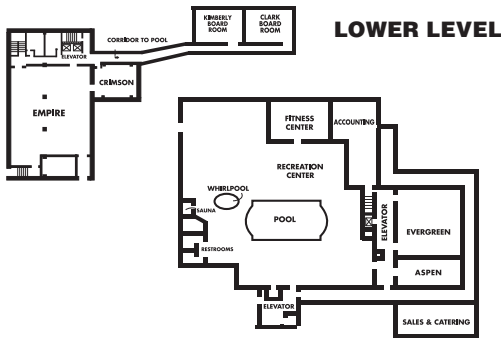

RADISSON PAPER VALLEY HOTEL

333 W. College Avenue

Appleton, Wisconsin 54911

(920) 733-8000 / (800) 242-3499

www.radissonpapervalley.com

Room Name	Square Feet	Banquet Rounds	Theater Seating	Classroom Seating
Grand Ballroom	13730'	1200	1750	900
Salon (A)	4430'	350	400	260
Salon (B)	4650'	380	465	300
Salon (CD)	4650'	350	465	300
Salon (C)	2250'	180	250	140
Salon (D)	2400'	180	240	150
CONFERENCE ROOMS				
Briarwood (A)	464'	30	40	24
Ebony (B)	464'	30	40	24
AB	928'	70	85	48
Rosewood (C)	551'	40	50	32
Linden Room (D)	703'	50	60	44
CD	1254'	100	110	72
Great Hall	1820'	160	180	100
Oaktag (A)	442'	40	45	24
Parchment (B)	468'	40	45	24
Crown (C)	442'	40	45	24
Bond (D)	468'	40	45	24
AB or BC or CD	910'	80	90	48
ABC or BCD	1378'	110	140	72
Ernst Mahler	312'	N/A	N/A	N/A
Kimberly Boardroom	312'	N/A	N/A	N/A
Clark Boardroom	312'	N/A	N/A	N/A
Lawrence Room	1332'	90	120	80
Evergreen Room	1848'	150	180	108
Hickory Room	540'	40	50	28
Redwood Room	1120'	80	100	68
Empire Room	5005'	400	550	300
Cortland	725'	50	75	40
McIntosh	1237'	90	115	64
Pippin	1237'	90	115	64
Crimson	972'	70	90	52
Aspen	800'	50	80	40
Executive Boardroom	210'	N/A	N/A	N/A

FOX CITIES
GREATER APPLETON WISCONSIN

(800) 236-6338 | www.foxcities.org

RADISSON PAPER VALLEY HOTEL

MAIN FLOOR LAYOUT

- 27 meeting rooms
- Up to 1,800 people
- Guest rooms: 390
- Total square feet of meeting space: 40,000
- Located in the heart of downtown Appleton's vibrant leisure and entertainment district
- An experienced Sales, Catering and Convention Services team
- Full-service features including indoor pool, whirlpool and fitness center; complimentary Business Center; and in-room dining
- Five unique restaurants: the legendary Vince Lombardi's Steakhouse, The Orchard, Clubhouse Sports Pub & Grill, intermezzo (our island-themed lounge with outdoor deck) and Jo a la Mode, serving Starbucks® coffee and other delights
- Complimentary Wi-Fi throughout the hotel