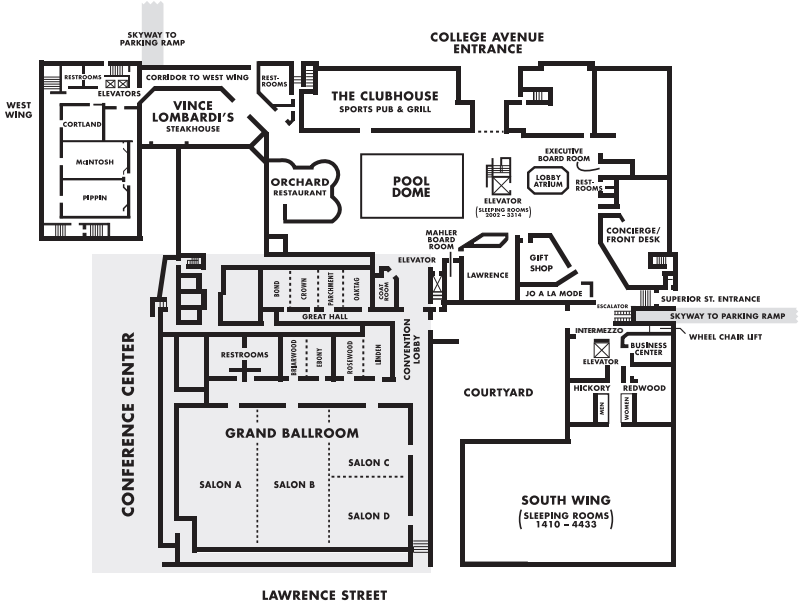

RADISSON PAPER VALLEY HOTEL

333 W. College Avenue

Appleton, Wisconsin 54911

(920) 733-8000 / (800) 242-3499

www.radissonpapervalley.com

Room Name	Square Feet	Banquet Rounds	Theater Seating	Classroom Seating
Grand Ballroom	13730'	1200	1750	900
Salon (A)	4430'	350	400	260
Salon (B)	4650'	380	465	300
Salon (CD)	4650'	350	465	300
Salon (C)	2250'	180	250	140
Salon (D)	2400'	180	240	150
CONFERENCE ROOMS				
Briarwood (A)	464'	30	40	24
Ebony (B)	464'	30	40	24
AB	928'	70	85	48
Rosewood (C)	551'	40	50	32
Linden Room (D)	703'	50	60	44
CD	1254'	100	110	72
Great Hall	1820'	160	180	100
Oaktag (A)	442'	40	45	24
Parchment (B)	468'	40	45	24
Crown (C)	442'	40	45	24
Bond (D)	468'	40	45	24
AB or BC or CD	910'	80	90	48
ABC or BCD	1378'	110	140	72
Ernst Mahler	312'	N/A	N/A	N/A
Kimberly Boardroom	312'	N/A	N/A	N/A
Clark Boardroom	312'	N/A	N/A	N/A
Lawrence Room	1332'	90	120	80
Evergreen Room	1848'	150	180	108
Hickory Room	540'	40	50	28
Redwood Room	1120'	80	100	68
Empire Room	5005'	400	550	300
Cortland	725'	50	75	40
McIntosh	1237'	90	115	64
Pippin	1237'	90	115	64
Crimson	972'	70	90	52
Aspen	800'	50	80	40
Executive Boardroom	210'	N/A	N/A	N/A

FOX CITIES
GREATER APPLETON WISCONSIN

(800) 236-6338 | www.foxcities.org

RADISSON PAPER VALLEY HOTEL

MAIN FLOOR LAYOUT

- 27 meeting rooms
- Up to 1,800 people
- Guest rooms: 390
- Total square feet of meeting space: 40,000
- Located in the heart of downtown Appleton's vibrant leisure and entertainment district
- An experienced Sales, Catering and Convention Services team
- Full-service features including indoor pool, whirlpool and fitness center; complimentary Business Center; and in-room dining
- Five unique restaurants: the legendary Vince Lombardi's Steakhouse, The Orchard, Clubhouse Sports Pub & Grill, intermezzo (our island-themed lounge with outdoor deck) and Jo a la Mode, serving Starbucks® coffee and other delights
- Complimentary Wi-Fi throughout the hotel