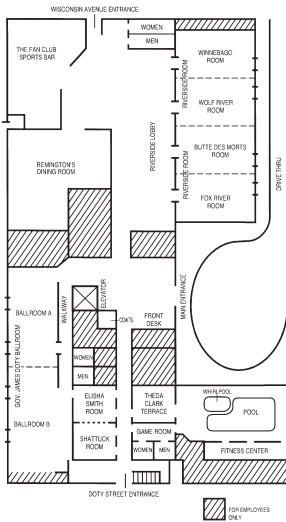

RIVERWALK HOTEL DOWNTOWN NEENAH

123 E. Wisconsin Avenue

Neenah, WI 54956

(920) 725-8441

www.rwhotelneenah.com

Room Name	Square Feet	Banquet Rounds	Theater Seating	Classroom Seating
Governor Doty Ballroom (G1-2)	5,144'	450	600	300
Doty Ballroom A	2,149'	200	250	125
Doty Ballroom B	2,995'	250	300	175
Riverside Room (R1-4)	2,309'	200	275	125
Winnebago (R4)	603'	40	60	24
Wolf River (R3)	539'	40	50	24
Butte des Morts (R2)	539'	40	50	24
Fox River (R1)	603'	40	60	24
Elisha Smith	612'	40	60	32
Shattuck	612'	40	60	32
Theda Clark	612'	40	60	32
Kimberly Suite	435'	32	24	24

- 10 meeting rooms
- Up to 600 people
- Guest rooms: 107
- Total square feet of meeting space: 12,000
- Complimentary ATW airport transportation
- Complimentary high-speed wireless Internet access
- Indoor pool, whirlpool, fitness center and business kiosk open 24 hours
- Remington's restaurant and Fan Club Sports Bar located on-site
- Located in downtown Neenah with shopping, attractions, restaurants and nightlife